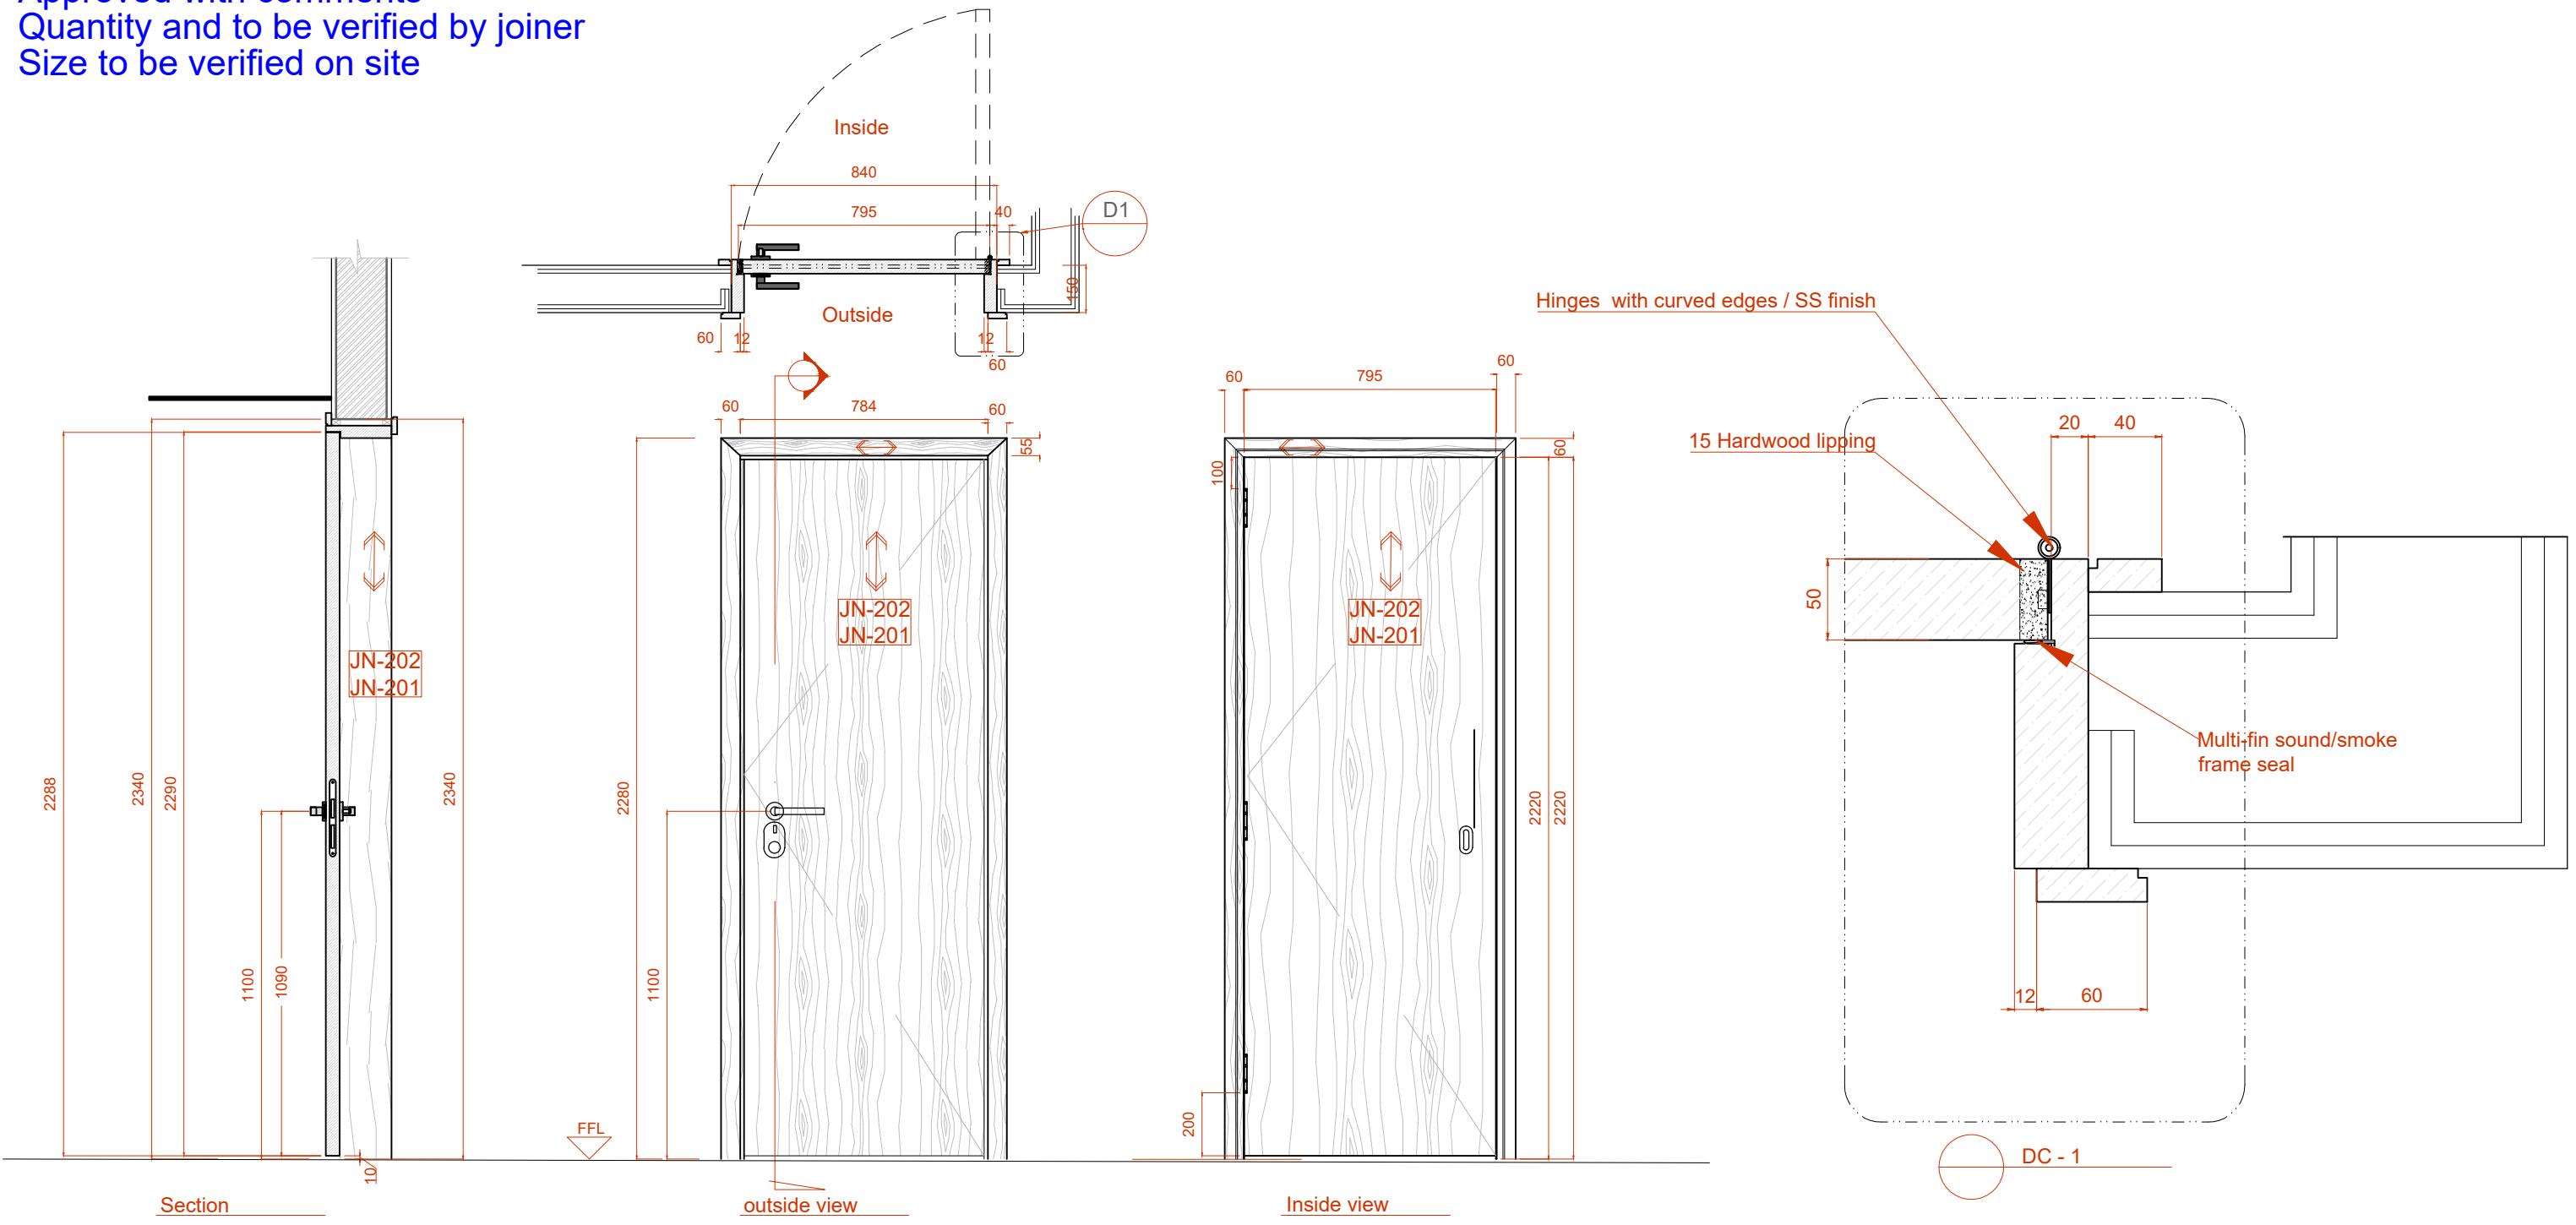

Approved with comments  
 Quantity and to be verified by joiner  
 Size to be verified on site

<b>D2a</b>	Bathroom door	
panel Size	795mm W x 2270mm H x 50 mm thk	
Finish	Junior & Executive : Stained to match JN-201 (QTY 26) - Presidential : Stained to match JN-202 QTY(1)	
Door leaf type	Single door, Single swing, Flush door	
Ironmongery & Accessories	Handles: Front door handle Type 2 - Lever handle	Black Finish
	Hinges Type 2 : Hinges with curved edges	Black Finish
	Round Cylinder Escutcheons	Black Finish
	Half Knob Cylinder	Black Finish
	Bathroom deadlock type 2	Black Finish
	Doorstop Type 2	Black Finish
Location	Junior , executive and presidential suites bathroom door	
Total QTY	26 Junior & Executive +1 Presidential door	
Fire Rating	NA	
Acoustic	NA	
Remarks		